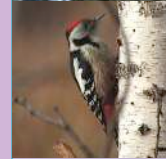

Animal Signs Trail

There are so many animals living at the Arboretum but many of them are hard to find. Some only come out at night, while others are shy and will hide from people. If you look carefully you might find out about the animals that live here from the things they leave behind. How many of these animal signs can you find today?

MOLE

WOODPECKER

Hole is usually taller than it is broad and around 20cm across

FOX

HOMES

BLACKBIRD

Hole is usually wider than tall and 20-30cm across

BADGER