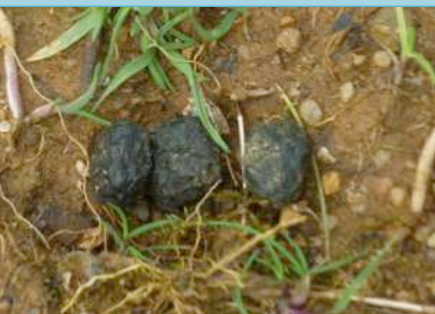

MOLE

WOODPECKER

Hole is usually taller than it is broad and around 20cm across

FOX

HOMES

BLACKBIRD

Hole is usually wider than tall and 20-30cm across

BADGER

SQUIRREL

These dig marks are called 'snuffle holes'

BADGER

FOOD

MOUSE

Look for the twist at one end

FOX

POO

Often found in a shallow pit

BADGER

RABBIT

DEER